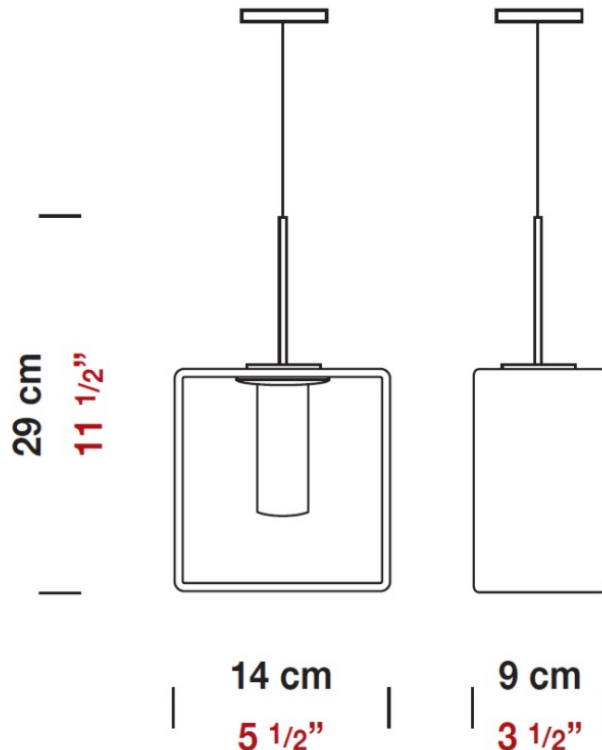

DOMINO SUSPENSION

D81048-BLK

PROJECT _____

TYPE _____

NOTES _____

QUANTITY _____

DATE _____

GENERAL

Series: Domino
Brand: Panzeri
Division: Design
Mounting Type: Suspension
Mounting Location: Ceiling
Subcategory: Pendant

PHYSICAL

Length (mm): 140
Length (in): 5 1/2
Width (mm): 90
Width (in): 3 7/16
Height (mm): 290
Height (in): 11 7/16
Max. Overall Height (mm): 2290
Max. Overall Height (in): 90 3/16
Weight (kg): 1.23
Weight (lbs): 2.71
Diffuser: Black Blown Glass

ELECTRICAL

Number of Lamps: 1
Lamp Type: LED Retrofit / Halogen
Bulb Included: Bulb Not Included
Total Output Wattage (W): 13 / 60
Max. Wattage Per Lamp (W): 13 / 60
Lamp Base: G9

LED

OPTICAL

RATINGS AND CERTIFICATIONS

Certified By: CSA Certified to UL and CSA Standards
IP rating: IP20