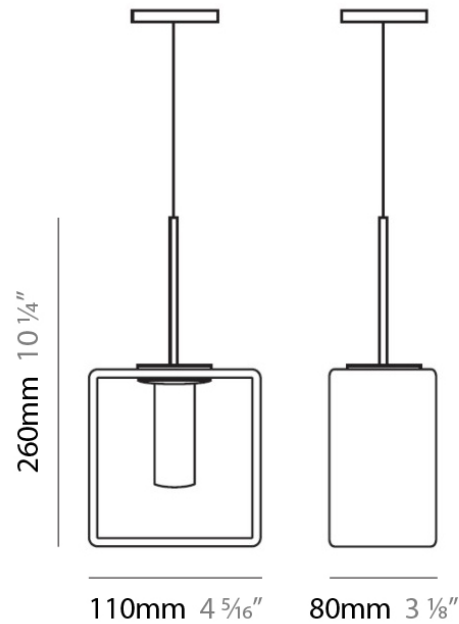

DOMINO SUSPENSION

D81045-WHI

PROJECT _____

TYPE _____

NOTES _____

QUANTITY _____

DATE _____

GENERAL

Series: Domino

Brand: Panzeri

Division: Design

Mounting Type: Suspension

Mounting Location: Ceiling

Subcategory: Pendant

PHYSICAL

Length (mm): 110

Length (in): 4 ⁵/₁₆

Width (mm): 80

Width (in): 3 ¹/₈

Height (mm): 260

Height (in): 10 ¹/₄

Max. Overall Height (mm): 2260

Max. Overall Height (in): 89

Weight (kg): 1.23

Weight (lbs): 2.71

Diffuser: Matte White Blown Glass

ELECTRICAL

Number of Lamps: 1

Lamp Type: LED Retrofit / Halogen

Bulb Included: Bulb Not Included

Total Output Wattage (W): 13 / 60

Max. Wattage Per Lamp (W): 13 / 60

Lamp Base: G9

Input Voltage (V): 120

LED

OPTICAL

RATINGS AND CERTIFICATIONS

Certified By: CSA Certified to UL and CSA Standards